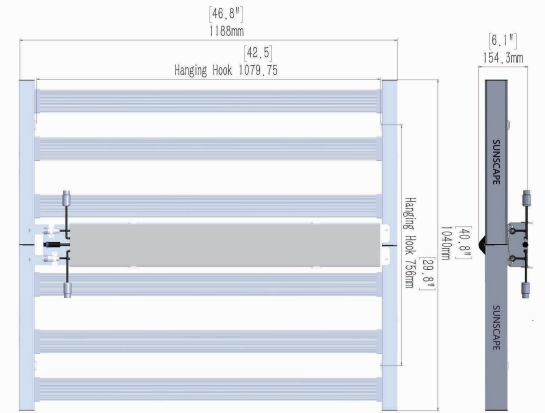

SOLO Light Panels

SKU	SOLO Pro PA-1-630-GM-120-6	SOLO Pro Plus PA-1-750-GM-120-6	SOLO Pro Boost PA-1-840-GM-120-6
Power Consumption (initial/holding)	630 Watts /620 Watts	750 Watts /740 Watts	840 Watts /820 Watts
HPS Equivalent (wattage)	1000 Watts	1300 Watts	1500 Watts
Input Voltage	Autosensing 100-277Vac&277-480Vac		
Maximum Environmental Operating Temperature	Normal Upto to 95 Degree F; 12 Hours Upto 130 Degree F		
Typical Current	1.31A (@480V) 1.82A (@347V) 2.27A (@277V) 2.63A (@240V) 3.03A (@208V) 5.25A (@120V)	1.56A (@480V) 2.16A (@347V) 2.71A (@277V) 3.15A (@240V) 3.61A (@208V) 6.25A (@120V)	1.75A (@480V) 2.42A (@347V) 3.03A (@277V) 3.51A (@240V) 4.04A (@208V) 7.00A (@120V)
Power Factor	>94%	>94%	>94%
Lumen/watts	156.6	147.6	143.4
PPF/J	2.8	2.7	2.6
Photon flux(umol/s)	1,764	2,025	2,184
Light Distribution	120°	120°	120°
Dimming	0-10v	0-10v	0-10v
Light Management	L70>150,000hrs	L70>150,000hrs	L70>150,000hrs
Certifications	UL 8800 Damp Location Rating & IP 66 Full Fixture CSA ETL and CE DLC		
Total Number of LEDs	2472 X LEDs	2472 X LEDs	2472X LEDs
Fixture Weight	43.6lbs	43.6lbs	43.6lbs
Dimensions (inches)	46.8"L x 40.9"W x 5.9"H	46.8"L x 40.9"W x 5.9"H	46.8"L x 40.9"W x 5.9"H

FAMILY	INPUT VOLTAGE	Input Power	SPECRUM	Night Distribution	DC EXTESION	AC PLUG	MOUNTING
PA	1 100-277V	630 630W	GM	120	05 16ft(5m)	N5 NEMA 5-15P	F Std. frame
	2 277-480V	750 750W			10 32ft(10m)	N6 NEMA 6-15P	C Custom
					20 64ft(20m)	L7 NEMA L7-15P	

SOLO Light Panels

Annex 1: Packaging

Weight: 35.7lbs

SOLO Light Panels

Annex 2: Packaging

Weight1: 15.4lbs

Weight2: 50.7lbs