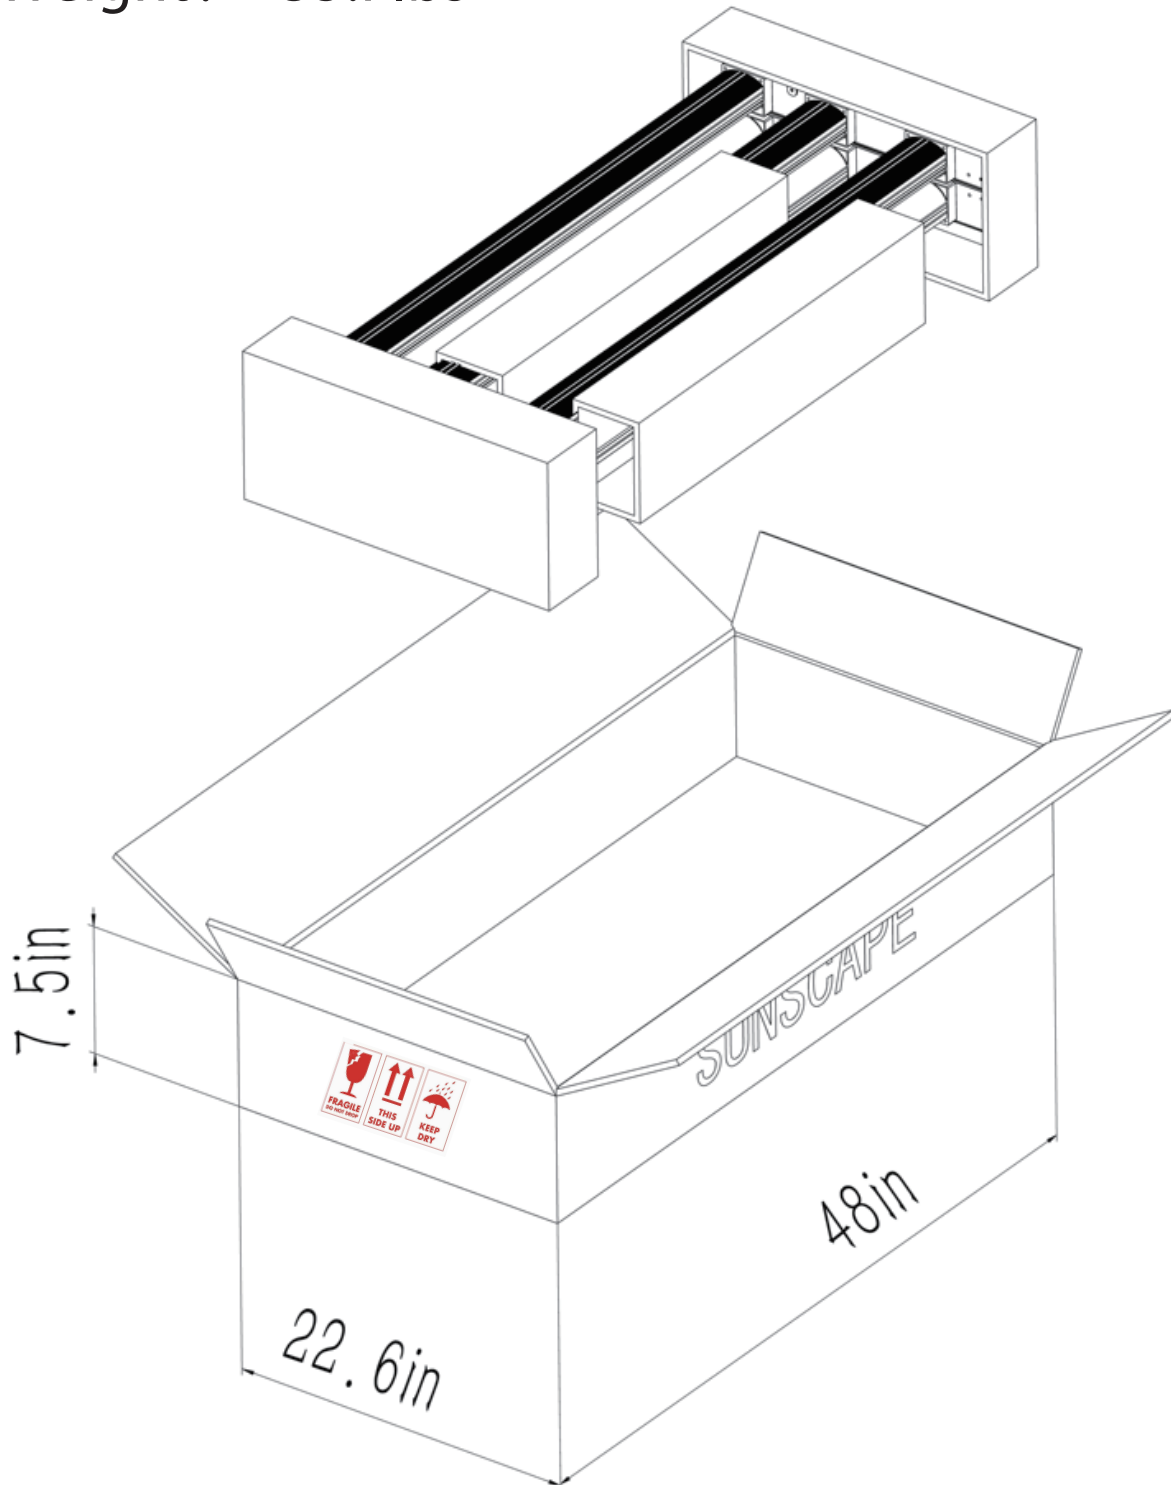

SOLO Light Panels

SKU	SOLO Pro PA-1-630-GM-120-6	SOLO Pro Plus PA-1-750-GM-120-6	SOLO Pro Boost PA-1-840-GM-120-6
Power Consumption (initial/holding)	630 Watts /620 Watts	750 Watts /740 Watts	840 Watts /820 Watts
HPS Equivalent (wattage)	1000 Watts	1300 Watts	1500 Watts
Input Voltage	Autosensing 100-277Vac&277-480Vac		
Maximum Environmental Operating Temperature	Normal Upto to 95 Degree F; 12 Hours Upto 130 Degree F		
Typical Current	1.31A (@480V) 1.82A (@347V) 2.27A (@277V) 2.63A (@240V) 3.03A (@208V) 5.25A (@120V)	1.56A (@480V) 2.16A (@347V) 2.71A (@277V) 3.15A (@240V) 3.61A (@208V) 6.25A (@120V)	1.75A (@480V) 2.42A (@347V) 3.03A (@277V) 3.51A (@240V) 4.04A (@208V) 7.00A (@120V)
Power Factor	>94%	>94%	>94%
Lumen/watts	156.6	147.6	143.4
PPF/J	2.8	2.7	2.6
Photon flux(umol/s)	1,764	2,025	2,184
Light Distribution	120°	120°	120°
Dimming	0-10v	0-10v	0-10v
Light Management	L70>150,000hrs	L70>150,000hrs	L70>150,000hrs
Certifications	UL 8800 Damp Location Rating & IP 66 Full Fixture CSA ETL and CE DLC		
Total Number of LEDs	2472 X LEDs	2472 X LEDs	2472X LEDs
Fixture Weight	43.6lbs	43.6lbs	43.6lbs
Dimensions (inches)	46.8"L x 40.9"W x 5.9"H	46.8"L x 40.9"W x 5.9"H	46.8"L x 40.9"W x 5.9"H

FAMILY	INPUT VOLTAGE	Input Power	SPECRUM	Night Distribution	DC EXTESION	AC PLUG	MOUNTING
PA	1 100-277V	630 630W	GM	120	05 16ft(5m)	N5 NEMA 5-15P	F Std. frame
	2 277-480V	750 750W			10 32ft(10m)	N6 NEMA 6-15P	C Custom
					20 64ft(20m)	L7 NEMA L7-15P	

SOLO Light Panels

Annex 1: Packaging

Weight: 35.7lbs

SOLO Light Panels

Annex 2: Packaging

Weight1: 15.4lbs

Weight2: 50.7lbs